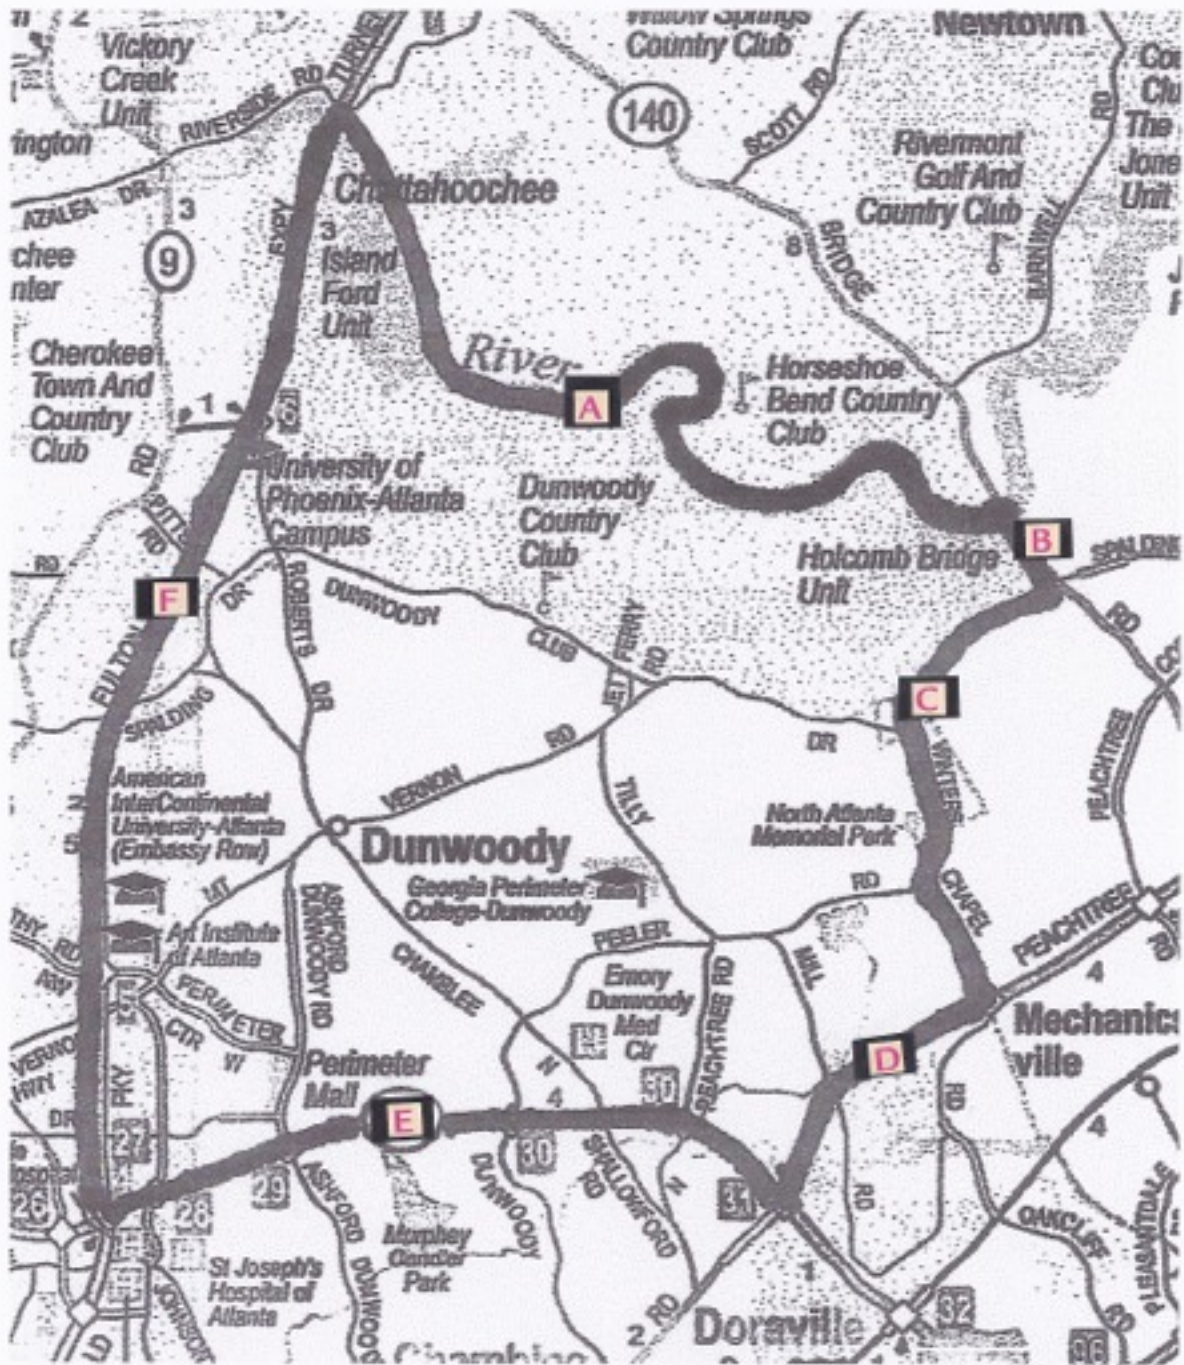

Membership Boundary for Dunwoody Newcomers Club

LEGEND

A = Chattahoochee River
B = Holcomb Bridge Road
C = Winters Chapel Road

D = Peachtree-Industrial Blvd
E = I-285
F = GA 400